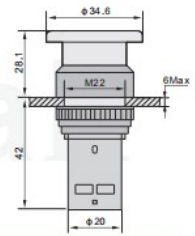

**SB7-CC45**

Emergency push button spring return

NO+NC

Red

SB7-CC45

**SB7-CS545**

Emergency push button turn to release

NO+NC