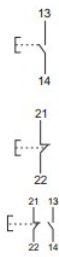

SDL16-EA

Even button  
spring return

N/O

N/C

N/O+N/C

-  Black
-  Green
-  Yellow
-  Blue
-  Red
-  Red

- SDL16-EA21
- SDL16-EA31
- SDL16-EA51
- SDL16-EA61
- SDL16-EA42
- SDL16-EA45