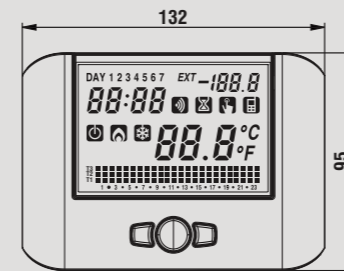

DIMENSIONS (mm)

Front view